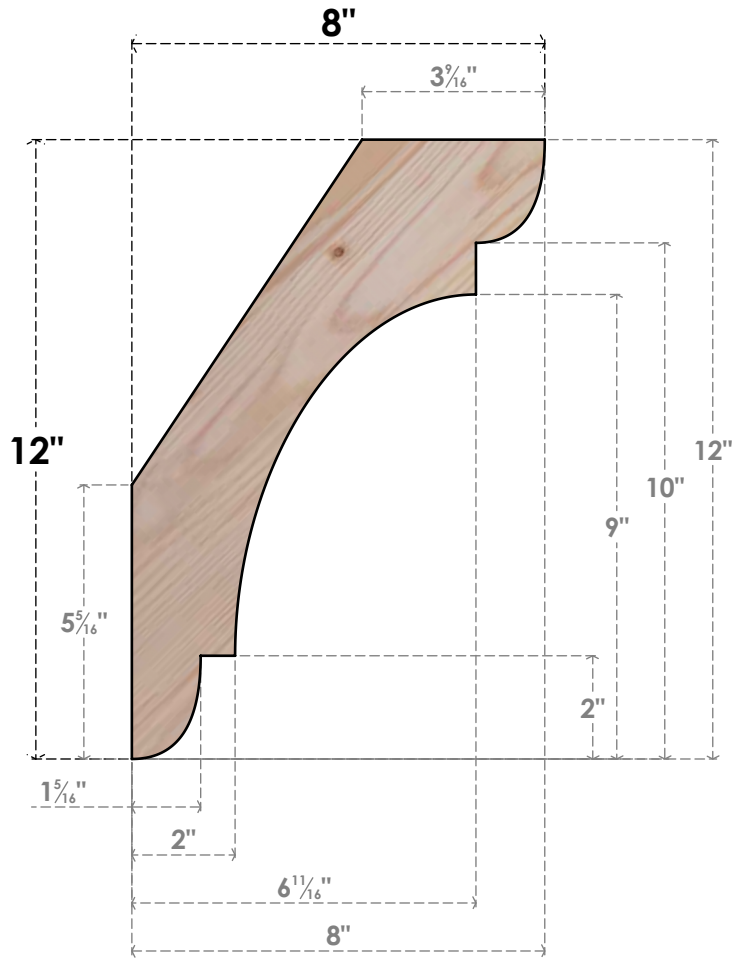

BRC04X08X12OLY00SDF

3 1/2"W X 8"D X 12"H OLYMPIC SMOOTH BRACE, DOUGLAS FIR

SIDE

FRONT

EKENA MILLWORK
 2300 WEST MAIN ST.
 CLARKSVILLE, TX 75426
 TOLL FREE: 866-607-0453
 WWW.EKENAMILLWORK.COM

NOTES

1. INSTALLATION TO BE COMPLETED IN ACCORDANCE WITH MANUFACTURER'S SPECIFICATIONS.
2. DRAWING MAY NOT BE TO SCALE
3. THIS DRAWING IS INTENDED FOR DESIGN AND PLANNING PURPOSES ONLY.
4. ALL INFORMATION CONTAINED HEREIN WAS CURRENT AT THE TIME OF DEVELOPMENT BUT MUST BE REVIEWED AND APPROVED BY THE PRODUCT MANUFACTURER TO BE CONSIDERED ACCURATE.
5. PRODUCTS ARE NOT KILN DRIED. THIS ITEM IS UNIQUE AND WILL CONTAIN THE NATURAL VARIATIONS THAT THE WOOD SPECIES OFFERS. THIS MAY RESULT IN VARIATIONS UP TO 1/4"